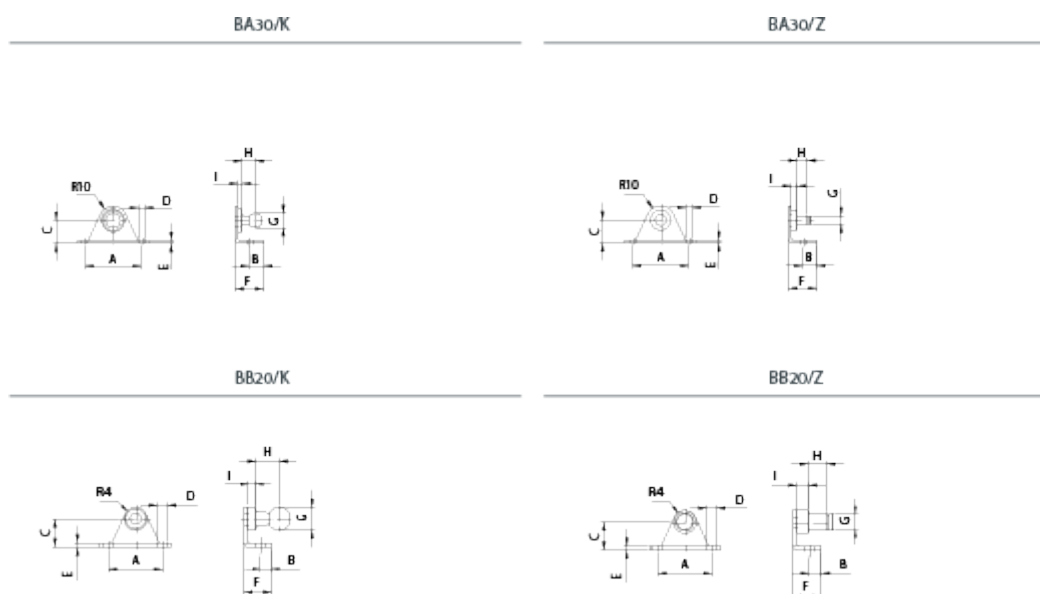

Data Sheet

Article number: 04HBA30Z06

Description: Stabilus Industry Line Side bracket, angular Steel
Type BA30Z06 M6

Measures

A = 40
B = 10
C = 16
D = 5.3
E = 2
F = 20
G = 6
H = 7

I = 4
Stability = 500 N